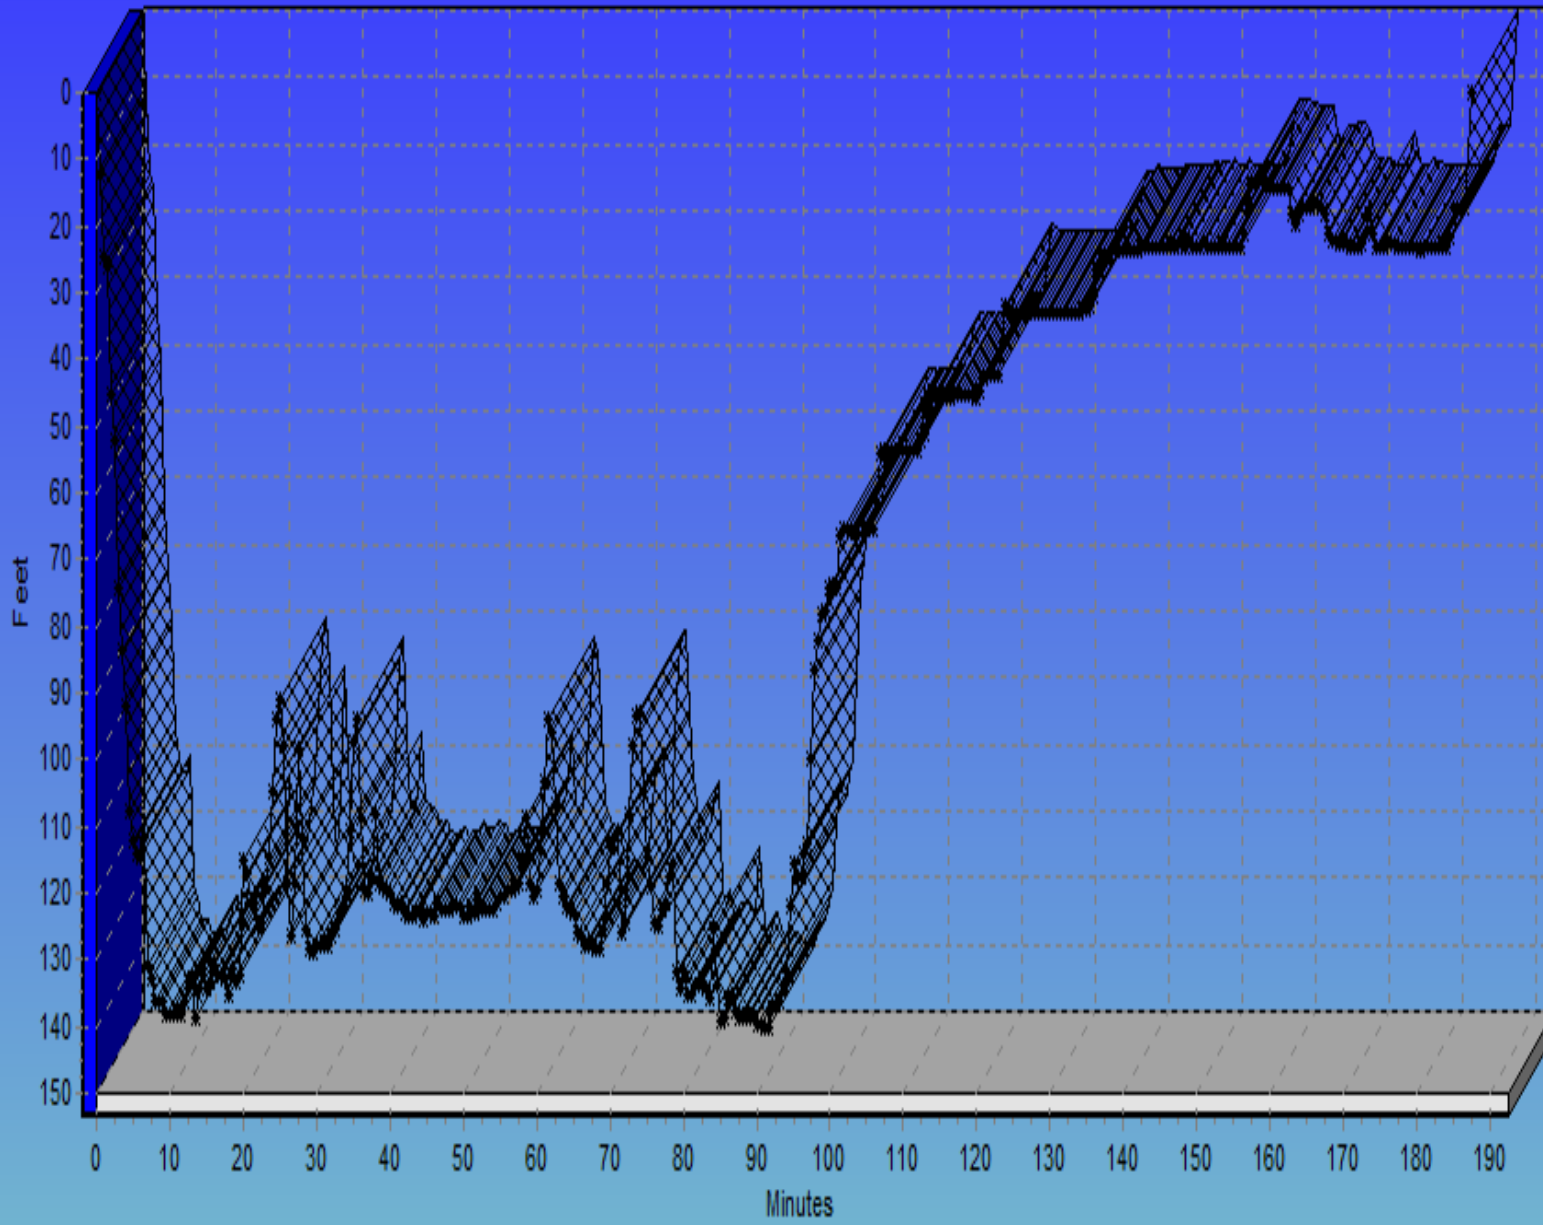

Chart: Rose Sink, "Rose Sink"

- ✦ 0
- ✦ 12.5
- ✦ 24.6
- ✦ 25.9
- ✦ 45.3
- ✦ 52.2
- ✦ 74.5
- ✦ 83.6
- ✦ 91.8
- ✦ 107.9
- ✦ 112.2
- ✦ 114.1
- ✦ 114.8
- ✦ 111.5
- ✦ 130.9
- ✦ 132.8
- ✦ 136.4
- ✦ 136.4
- ✦ 136.4
- ✦ 138.1
- ✦ 138.1
- ✦ 138.1
- ✦ 137.8
- ✦ 138.1
- ✦ 136.4
- ✦ 133.2
- ✦ 132.8